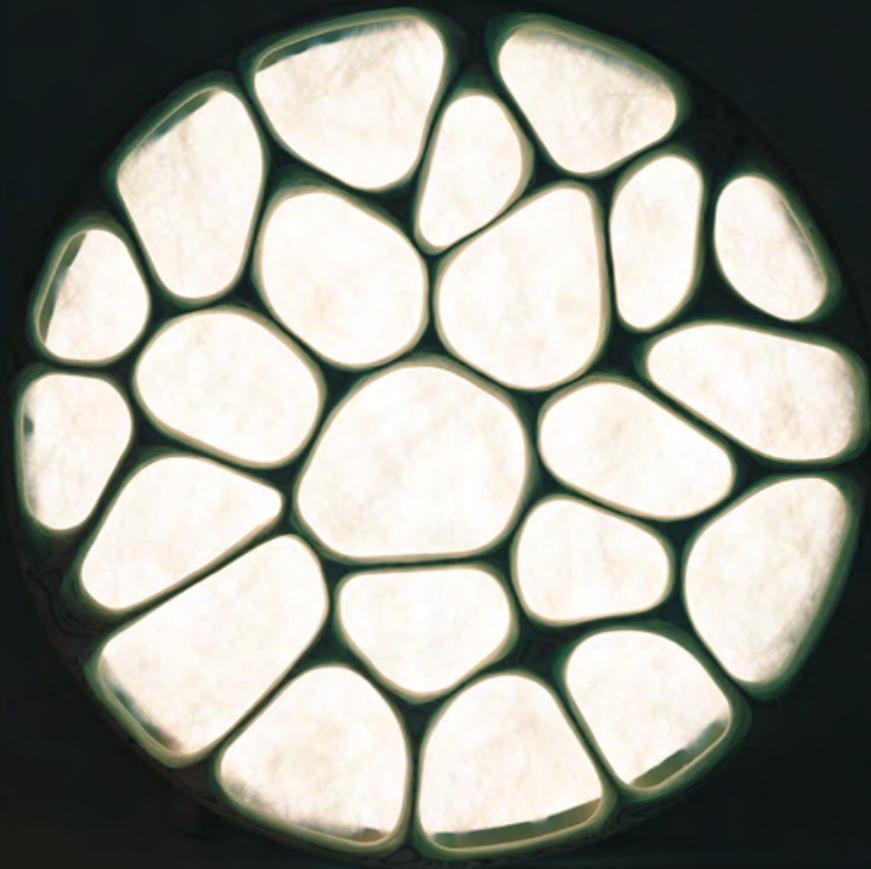

EROSION

Materials: birch plywood

Finish: lacquer or oil

Each piece is sculpted by hand and carefully finished.

Materials, finish and dimensions can be different and adjusted upon request.

64 cm

8-20 cm